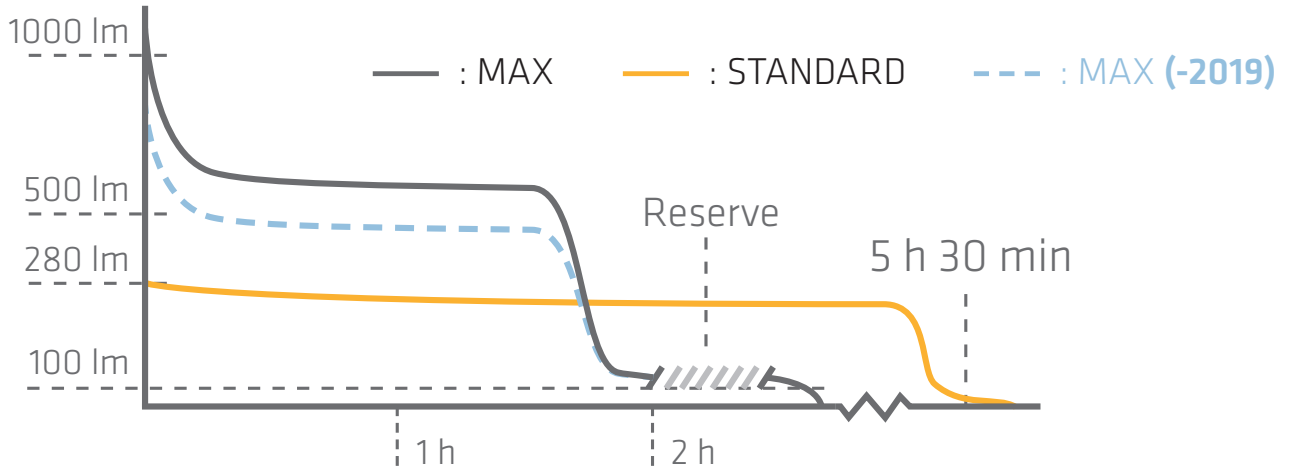

LIGHT CURVE AND RUNTIMES

-2019 (STANDARD ELECTRONICS)

MAX	850 LUMENS 85	2_h
STANDARD	210 LUMENS 21	5_h | 30_{min}
DIMMING	425 LUMENS 12	2³⁰-100_h

2019- (DC CONVERTER ELECTRONICS)

MAX	1000 LUMENS 100	2_h
STANDARD	280 LUMENS 28	5_h | 30_{min}
DIMMING	425 LUMENS 6	3³⁰-220_h

SPECIFICATIONS

LED / Focus configuration:	1 CREE Power Chip / Fixed
Case Material / Surface Treatment:	Hi-Tech Plastic Compound / Aluminium
Case Color:	Black / Anthracite Dark Grey
Switch:	Metal Switch Below Head - Max, Dimmer with Memory and Transportation lock
Headband:	Split with silicone stripes, Fits to 50-70 centimeters
Weight incl. battery:	195g
Ingress Protection Rating:	Splash Waterproof IPx4
Temperature (Operation):	-20°C to +50°C

ELECTRONICS

Built in Controller:	Yes, 3-step controller by press
Standard Power Source:	Li-Polymer (2800 mAh)
Beam / Distance:	Mixed beam 10/35° / 250 Meters
Luminous Flux:	Max: 1000 lm / Standard 280 lm / Dimming: 6-425 lm
Lighting Time:	Max: 2h / Standard: 5h 30min / Low Dim: 220h
Accessories included:	Velcro Mounts, Removable cable, Washable Headband, USB Charging Cable
Charging temperature:	0°C - +45°C

PACKAGING

Customs Tariff Number:	8513 1000
Packaging:	Presentation tube
Single Box Content / Size / Weight:	1 pcs, height/diameter, 18 x 9.7 cm / 412 g
Master Box Content / Size / Weight:	32 pcs, 41 x 41 x 40 cm / 13.19 kg
Order's Address:	info@suprabeam.com
Part. No.:	613.5205
EAN-CODE:	5704049907560