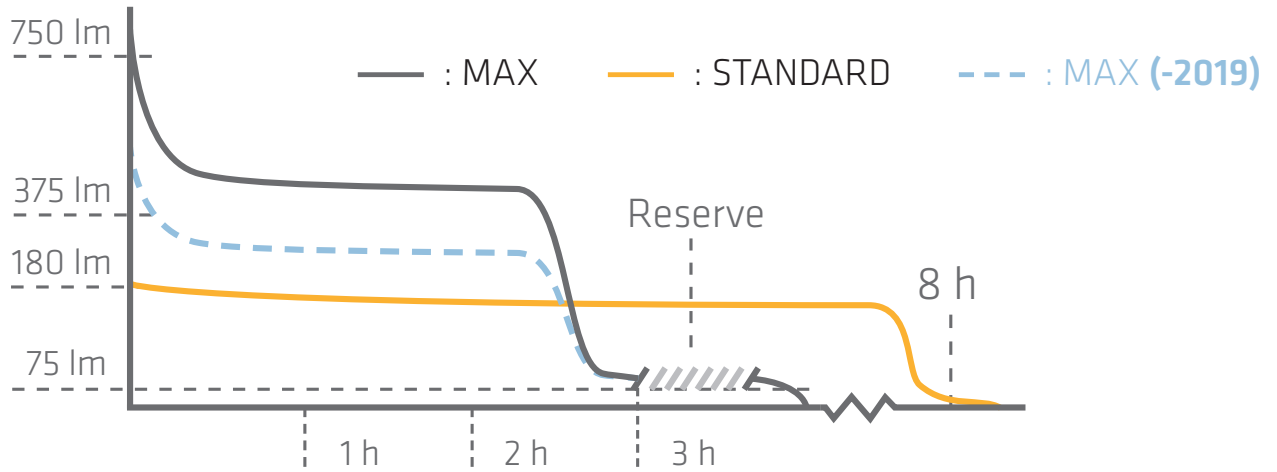

LIGHT CURVE AND RUNTIMES

-2019 (STANDARD ELECTRONICS)

MAX	500 LUMENS 50	3_h
STANDARD	130 LUMENS 13	10_h
DIMMING	270 LUMENS 10	3³⁰-100_h

2019- (DC CONVERTER ELECTRONICS)

MAX	750 LUMENS 75	3_h
STANDARD	180 LUMENS 18	8_h
DIMMING	300 LUMENS 6	5³⁰-225_h

SPECIFICATIONS

LED / Focus configuration:	1 CREE Power Chip / Sliding Hyperfocus™
Case Material / Surface Treatment:	Hi-Tech Plastic Compound / Aluminium
Case Color:	Black / Anthracite Dark Grey
Switch:	Metal Switch Below Head - Max, Dimmer with Memory and Transportation lock
Headband:	Split with silicone stripes, Fits to 50-70 centimeters
Weight incl. battery:	184g
Ingress Protection Rating:	Splash Waterproof IPx4
Temperature (Operation):	-20°C to +50°C

ELECTRONICS

Built in Controller:	Yes, 3-step controller by press
Standard Power Source:	Li-Polymer (2800 mAh)
Beam / Distance:	Variable from Spot to Floodlight / 245 Meters
Luminous Flux:	Max: 750 lm / Standard 180 lm / Dimming: 6-300 lm
Lighting Time:	Max: 3h / Standard: 8h / Low Dim: 225h
Accessories included:	Removable cable, Washable Headband, USB Charging Cable
Charging temperature:	0°C - +45°C

PACKAGING

Customs Tariff Number:	8513 1000
Packaging:	Presentation tube
Single Box Content / Size / Weight:	1 pcs, height/diameter, 18 x 9,7 cm / 420 g
Master Box Content / Size / Weight:	32 pcs, 41 x 41 x 40 cm / 14.5 kg
Order's Address:	info@suprabeam.com
Part. No.:	612.5205
EAN-CODE:	5704049907553