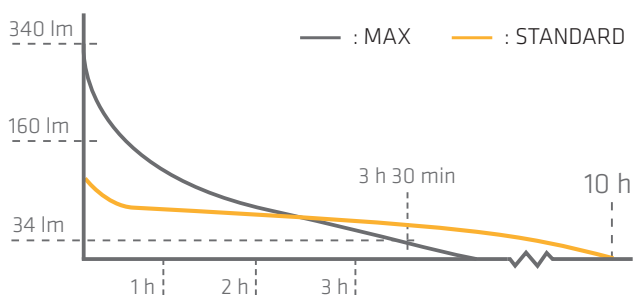

V3 *air*

suprabeam®
| DENMARK

PACKAGING

340 LUMENS

SPECIFICATIONS

3xAAA

195 m

140 g

10° - 70°

WHAT'S IN THE BOX

HEADLAMP

BATTERIES

MANUAL

UNIQUE SELLING POINTS (USP)

SLIDING HYPERFOCUS™

The sliding Hyperfocus™ optical system collects the LED radiance and distributes it with maximum efficiency from a perfect round floodlight beam to a highly intensive, long range spot beam. Just slide the head of the lamp for the correct light setting.

ELECTRONIC DIMMING

With our Intelligent Light Control and electronic dimming you can get just the right light output you need for a given situation. Dim the light stepless from 160 down to 6 lumens simply by holding a button.

SOFT FOAM PAD

The soft foam pad on the back of the lamp head gives you extra comfort on the forehead. You no longer have to worry about a sore forehead, when wearing the headlamp for longer periods of time.

LIGHT CURVE AND RUNTIMES

MAX

340 LUMENS
34

3 h | 30 min

STANDARD

110 LUMENS
11

10 h

DIMMING

160 LUMENS
6

7-80 h