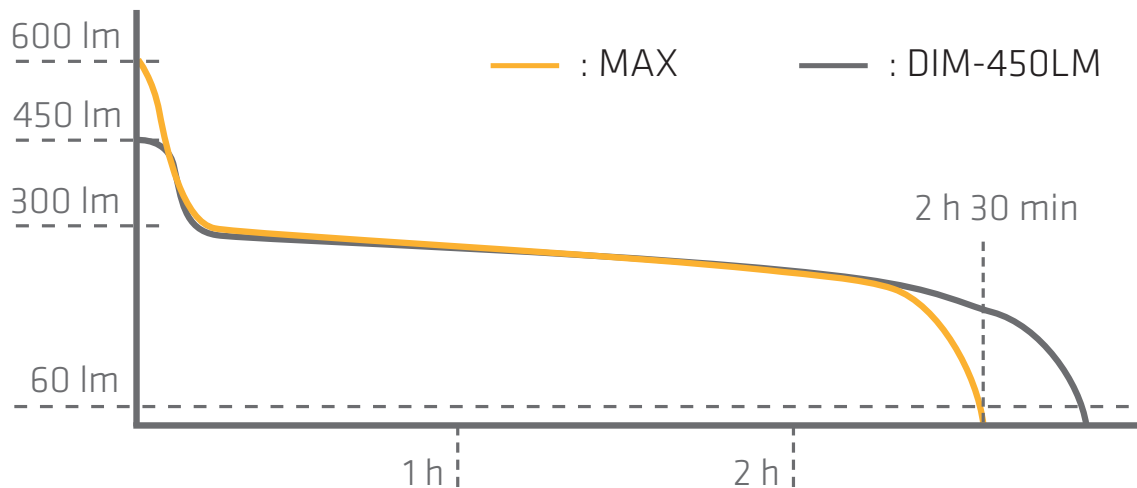

LIGHT CURVE AND RUNTIMES

MAX

600 LUMENS
60

2 h | 30 min

DIMMING

450 LUMENS
6

2⁴⁵ min - 145 h

SPECIFICATIONS

LED / Focus configuration:	1 CREE Power Chip
Case Material / Surface Treatment:	Anodized, High Strength Aluminium
Case Color:	Black / Anthracite Dark Grey
Switch:	Electronic Switch With Solid Silicone Cover
Headband:	Black fabric with silicone stripes, Fits to 50-70 centimeters
Dimensions:	L: 110mm, ø (Tube): 23mm, (Head): 32mm
Weight incl. battery:	111g
Ingress Protection Rating:	Waterproof IPx8
Temperature (Operation):	-20°C to +50°C

ELECTRONICS

Built in Controller:	Yes, dimmable
Standard Power Source:	Li-ion 18650 (2200 mAh)
Beam / Distance:	Mixed beam 20°/60° / 150 Meter
Luminous Flux:	Max: 600 lm / Dimming: 6-450 lm
Lighting Time:	Max: 2h 30min / Dimming: 2:45-145h
Accessories included:	Washable Headband, USB Charging Cable, Adhesive Helmet Adapter, Strap, Manual
Charging temperature:	0°C - +45°C

PACKAGING

Customs Tariff Number:	8513 1000
Packaging:	Presentation tube
Single Box Content / Size / Weight:	1 pcs, height/diameter, 18 x 8,5 cm / 349 g
Master Box Content / Size / Weight:	32 pcs, 35 x 35 x 40 cm / 11.85 kg
Order's Address:	info@suprabeam.com
Part. No.:	526.5005
EAN-CODE:	5704049907539