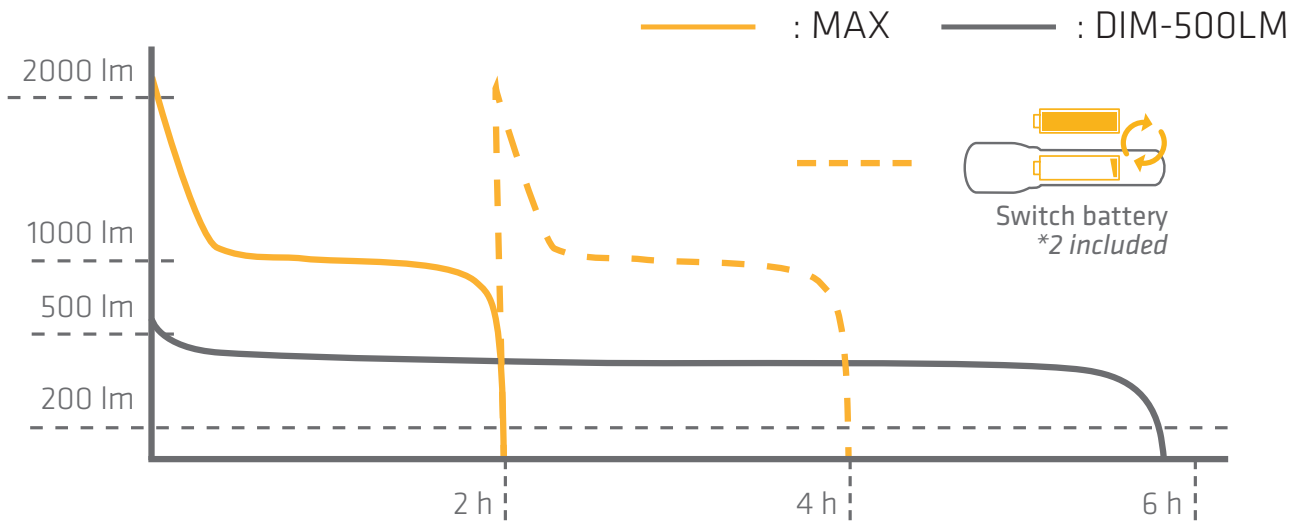

LIGHT CURVE AND RUNTIMES

MAX

2000 LUMENS
200

2 h x2

DIMMING

1000 LUMENS
6

2¹⁵ min - 500 h x2

DIM-500LM

500 LUMENS
50

5 h | 50 min x2

SPECIFICATIONS

LED / Focus configuration:	1 CREE Power Chip / Sliding Hyperfocus™
Case Material / Surface Treatment:	Anodized, High Strength Aluminium
Case Color:	Anthracite Dark Grey
Switch at rear:	Electronic Switch With Solid Silicone Cover
Dimensions:	L: 158mm, ø: 46mm
Weight incl. battery:	307g
Ingress Protection Rating:	Splash Waterproof IPx4
Temperature (Operation):	-20°C to +50°C

ELECTRONICS

Built in Controller:	Yes, DIM and STEP mode
Standard Power Source:	Li-ion 26650 (5000 mAh) 2 pcs. included
Beam / Distance:	Variable from Spot to Floodlight / 345 Meters
Luminous Flux:	Max: 2000 lm Dimmable: 1000 lm -6 lm
Lighting Time:	Max: 2h / High dim: 2h 15min / Low dim: 500h
Accessories included:	Pro. Quality Pouch with Velcro and Press Stud, Strap, 100-240VAC Adaptor with USB cable and external ICR 26650 Charger
Charging temperature:	0°C - +45°C

PACKAGING

Customs Tariff Number:	8513 1000
Packaging:	PE Portable Box with Space for Second Battery
Single Box Content / Size / Weight:	1 pcs, 28 x 23 x 8 cm / 1.1 kg
Master Box Content / Size / Weight:	6 pcs, 41 x 41 x 28 cm / 6.65 kg
Order's Address:	info@suprabeam.com
Part. No.:	507.6205
EAN-CODE:	5704049907522