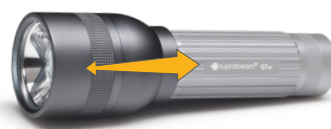

 **suprabeam**[®]
| DENMARK

Q7 *xrs*

DC CONVERTER TECHNOLOGY
FOR 50% LONGER RUNTIME

2 X 5000 mAh LI-ION BATTERIES

HIGH EFFICIENT POWER LED CHIP

ELECTRONIC DIMMING + MEMORY

HIGH STRENGTH ALUMINIUM

2000 LUMENS

STRAP

ADAPTER

CHARGER

USB-CABLE

BATTERIES

MANUAL

UNIQUE SELLING POINTS (USP)

USB FAST CHARGING BASE

SLIDING HYPERFOCUS™

The sliding Hyperfocus™ optical system collects the LED radiance and distributes it with maximum efficiency from a perfect round floodlight beam to a highly intensive, long range spot beam. All just by one-hand sliding of the head.