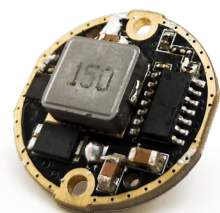

DC CONVERTER TECHNOLOGY

The Q7xrs is fitted with our new and highly efficient electronic circuitry. It reduces the heat development of the Power LED and decreases the energy consumption. The advantage is 50% longer runtimes and highest constant light output.