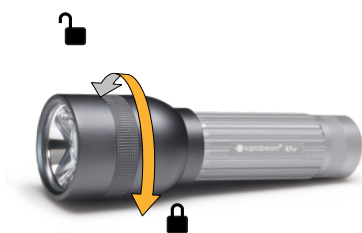

FOCUS LOCK

When the torch is slid to Focus, simply turn the head a couple of degrees to the left to enable the lock-function. This will engage a brake-function which will prevent unwanted sliding from focus to flood beam.