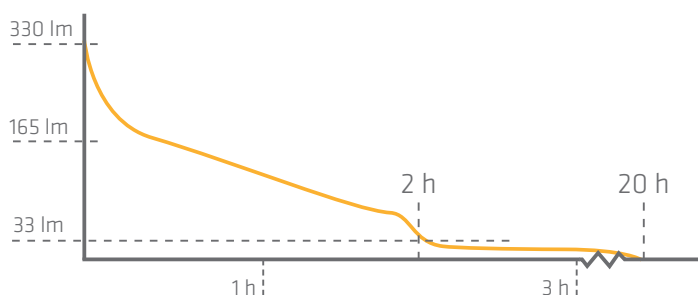

Q3 classic

PACKAGING

330 LUMENS

SPECIFICATIONS

WHAT'S IN THE BOX

TORCH

POUCH

STRAP

BATTERIES

MANUAL

UNIQUE SELLING POINTS (USP)

FIXED SPOT FOCUS

With the fixed beam in the Q3classic you get a powerful spot beam, that will light up objects far away. The long range spot beam is suited for search and rescue and for lighting up the deepest cavities.

WATERPROOF - IPX8

The Q3classic is rated IPX8, which means it is waterproof down to 1 meter. Use the Q3classic in all weather conditions and submerged in water, without having to worry about your light.

PROFESSIONAL POUCH

Keep your Q3classic within grasp at all times with the included belt pouch. With the sturdy and reliable Velcro enclosure, there is no need to worry about your Q3classic falling out.

LIGHT CURVE AND RUNTIMES

100 % to 10 %

330 LUMENS
33

2 h

To 1 lumen

330 LUMENS
1

20 h