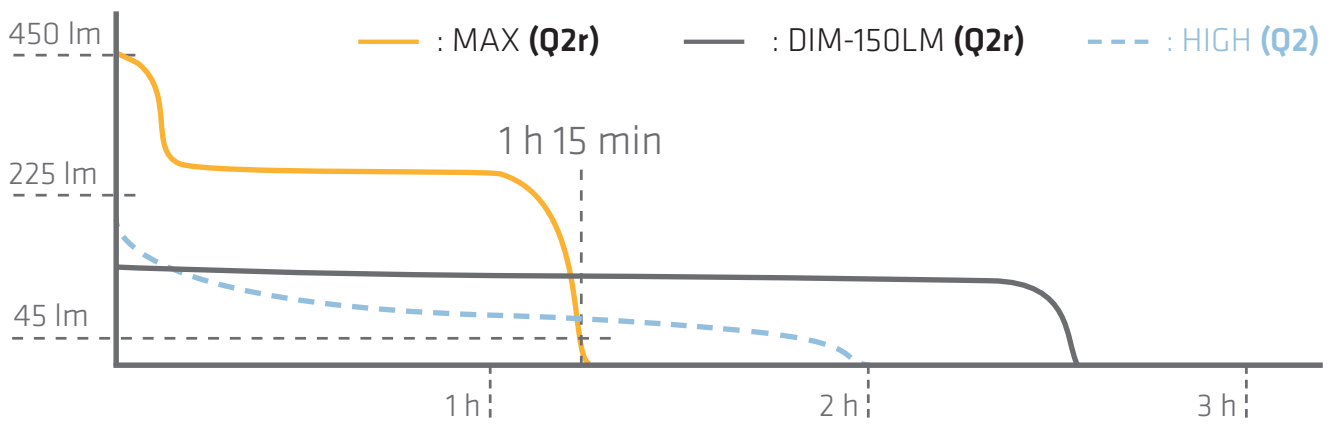

LIGHT CURVE AND RUNTIMES

MAX

450 ^{LUMENS}
45

1 h | 15 min

DIMMING

250 ^{LUMENS}
6

1³⁰ min - 70 h

DIM-150LM

150 ^{LUMENS}
15

2 h | 30 min

Q2 - HIGH

200 ^{LUMENS}
20

2 h

SPECIFICATIONS

LED / Focus configuration:	1 CREE Power Chip / Sliding Hyperfocus™
Case Material / Surface Treatment:	Anodized, High Strength Aluminium
Case Color:	Anthracite Dark Grey
Switch at rear:	Electronic Task Switch With Solid Silicone Cover
Dimensions:	L: 116mm, ø: 26mm
Weight incl. battery:	67g
Ingress Protection Rating:	Splash Waterproof IPx4
Temperature (Operation):	-20°C to +50°C

ELECTRONICS

Built in Controller:	Yes, DIM and STEP mode
Standard Power Source:	1 x Li-Po (1100 mAh)
Beam / Distance:	Variable from Spot to Floodlight / 175 Meters
Luminous Flux:	Max: 450 lm / Dim: 250-6 lm
Lighting Time:	Max: 1 h 15m. / Low dim: 70 h.
Accessories included:	Pro. Quality Pouch with Velcro and Press Stud, USB-Cable
Charging time:	To 80%: 1h 45m To 100% : 3h 15m
Charging temperature:	0°C - +45°C

PACKAGING

Customs Tariff Number:	8513 1000
Packaging:	Presentation tube
Single Box Content / Size / Weight:	1 pcs, height/diameter, 18 x 8.5 cm / 283 g
Master Box Content / Size / Weight:	32 pcs, 35 x 35 x 40 cm / 9,05 kg
Order's Address:	info@suprabeam.com
Part. No.:	502.5005
EAN-CODE:	5704049907508