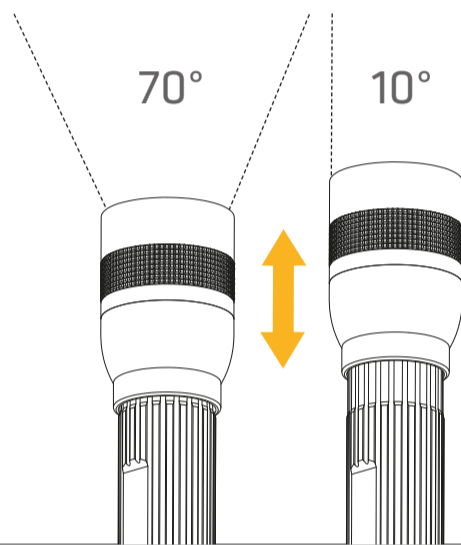

Light control function

Charging (0°C - +45°C)

Additional online information

Hyperfocus

Warning

Specifications

Li-Po	175 m
10° - 70°	67 g
-20°C - +50°C	IP X4

CE