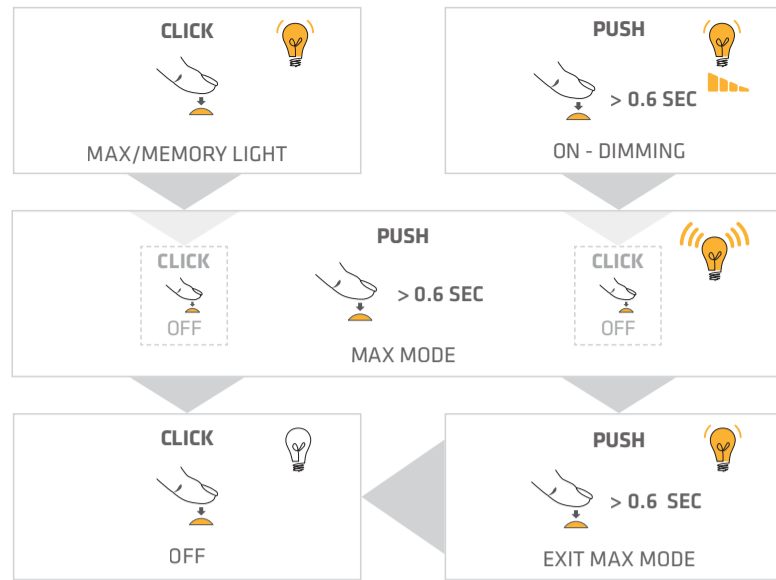

Light control function

Charging (0°C - +45°C)

Additional online information

Hyperfocus

Warning

Specifications

Li-Po	175 m
10° - 70°	67 g
-20°C - +50°C	IP X4

CE