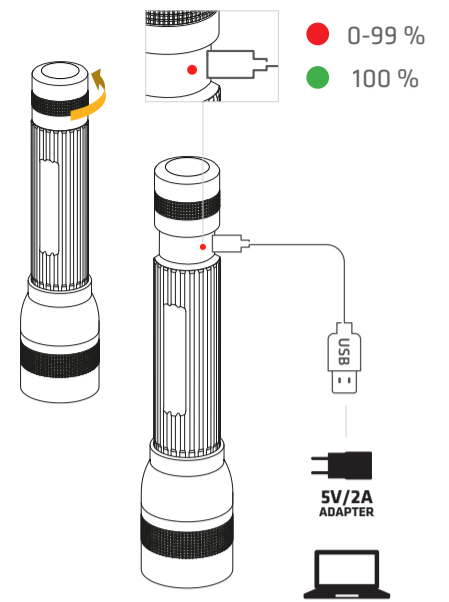

Light control function

Charging (0°C - +45°C)

Additional online information

Hyperfocus

Warning

Specifications

Li-Po	175 m
10° - 70°	67 g
-20°C - +50°C	IP X4

CE