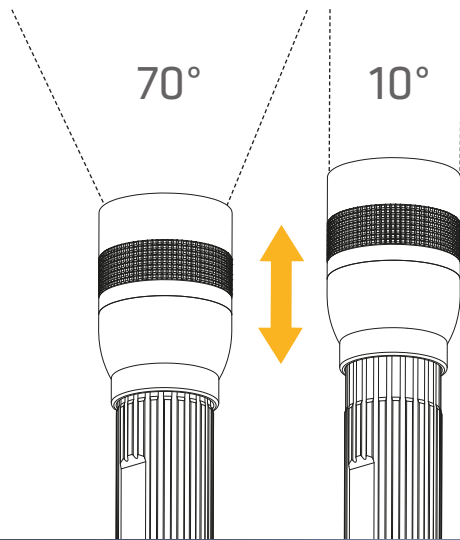

Hyperfocus

Warning

Specifications

1 x AA	150 m
10° - 70°	80 g
-20°C - +50°C	IP X4

An iconic tactical torch coloured in black with a unique soft touch urethane coating surface.

THE ULTIMATE TACTICAL TORCH...

Q7 defend

STRIKE BEZEL AND PROTECTIVE LENS

SLIDING HYPERFOCUS WITH HIGH LIGHT EFFICIENCY

URETHANE COATING SURFACE

4 x AAA

220 m

10° - 70°

212 g