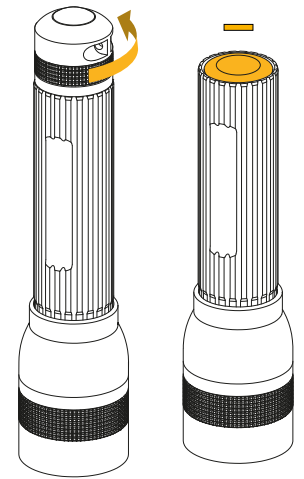

Changing Battery