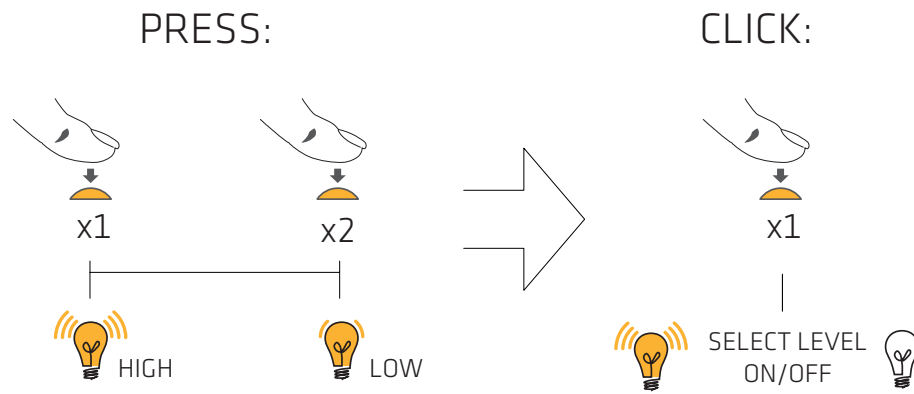

Light control function