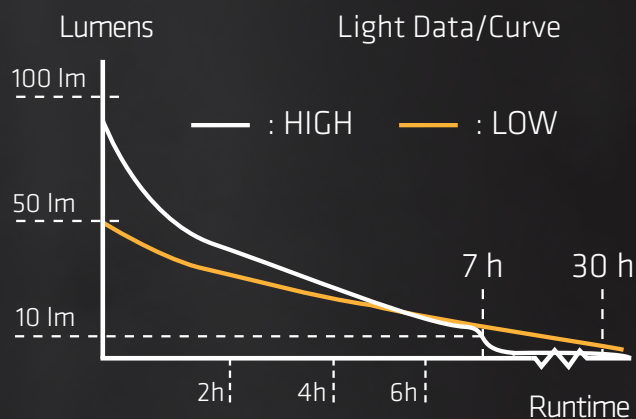

ATEX AT3

HIGH

100 LUMENS
10

7_h

LOW

30 LUMENS
3

30_h

Specifications

Battery	4xAA
Waterproof	IP67
Weight	115g
Dimensions	174x47x47mm
Beam distance	120 meters
Part number	401.1001

Certifications & Standards

Class 1, Div 1, Grp ABCD
Class 2, Div 1, Grp EFG
Class 3 / Temperature Code T4 IP6X
File number: E324236

II 1G Ex ia IIC T4 IP6X
DEMKO 13 ATEX 1302999X

IECEX

Ex ia IIC T4 Ga IP6X
IECEX UL 13.0013X

ATEX AT4 - Angle LED flashlight

The ATEX approved torch offers a bright LED light that makes even the darkest job easy to do. The angle on the flashlight, and the sturdy clip on the back, makes it easy to attach the flashlight to you clothes.

ATEX AT3 - Classic torch

The ATEX classic torch delivers a bright LED light, that gives you all the light you need to get the job done. The torch is fitted with rubber grip on the sides, so you never lose traction of the torch while working.