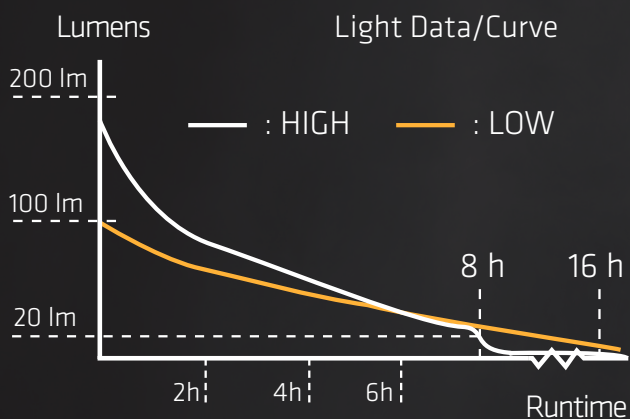

ATEX

INTRINSICALLY SAFE TORCHES

IECEX

- Angle head for use in chest pocket
- High efficient heatsink
- Build-in gas release vent

- High and Low mode functions
- High efficient heatsink
- Build-in gas release vent

**ZONE
ZERO
TORCHES**

 **suprabeam®**
| DENMARK

ATEX AT4

HIGH

200 LUMENS
20

8_h

LOW

100 LUMENS
10

16_h

Specifications

Battery	4xAA
Waterproof	IP54
Weight	250g
Dimensions	183x69x63mm
Beam distance	250 meters
Part number	401.1002

Certifications & Standards

Class 1, Div 1 and 2, Grp ABCD
Class 2, Div 1 and 2, Grp EFG
Class 3 / Temperature Code T4 IP54
File number: 261379

30 LUMENS
3

30_h

Specifications

Battery	4xAA
Waterproof	IP67
Weight	115g
Dimensions	174x47x47mm
Beam distance	120 meters
Part number	401.1001

Certifications & Standards

Class 1, Div 1, Grp ABCD
Class 2, Div 1, Grp EFG
Class 3 / Temperature Code T4 IP6X
File number: E324236